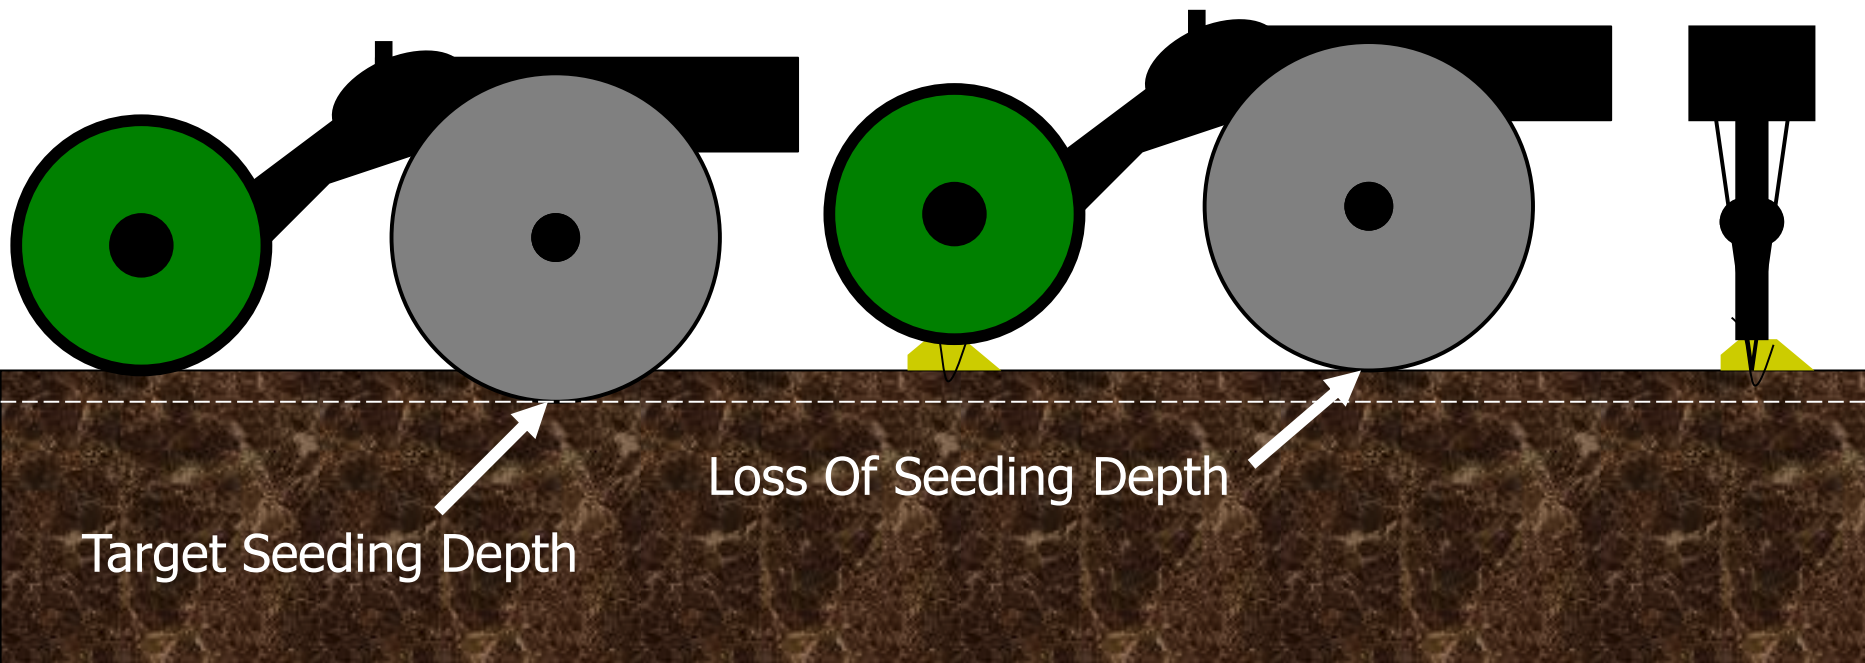

OVERSIZE

Disc Characteristics

Disc Diameter ?

Row Spacing

The Influence of Seeding Rate On Wheat Yield, Across 2 Different Row Spacings, And 2 Different N Rates

Source: Miles Opti-Crop Research, Schochoh, KY, 2010

Needham Ag Technologies & Great Plains: Row Spacing Study. Jewell, KS

Yields From Harvest 2010 - Fungicide Treated Plots

Fertilizer Placement

Double Disc Drills

Side View

Rear View

Target Seeding Depth

Loss Of Seeding Depth

Single Disc Drills

Side View

Rear View

Other Seeding Equipment

Cross Slot

Bourgault 3710

Amity Twin-Disc

Thank You !!