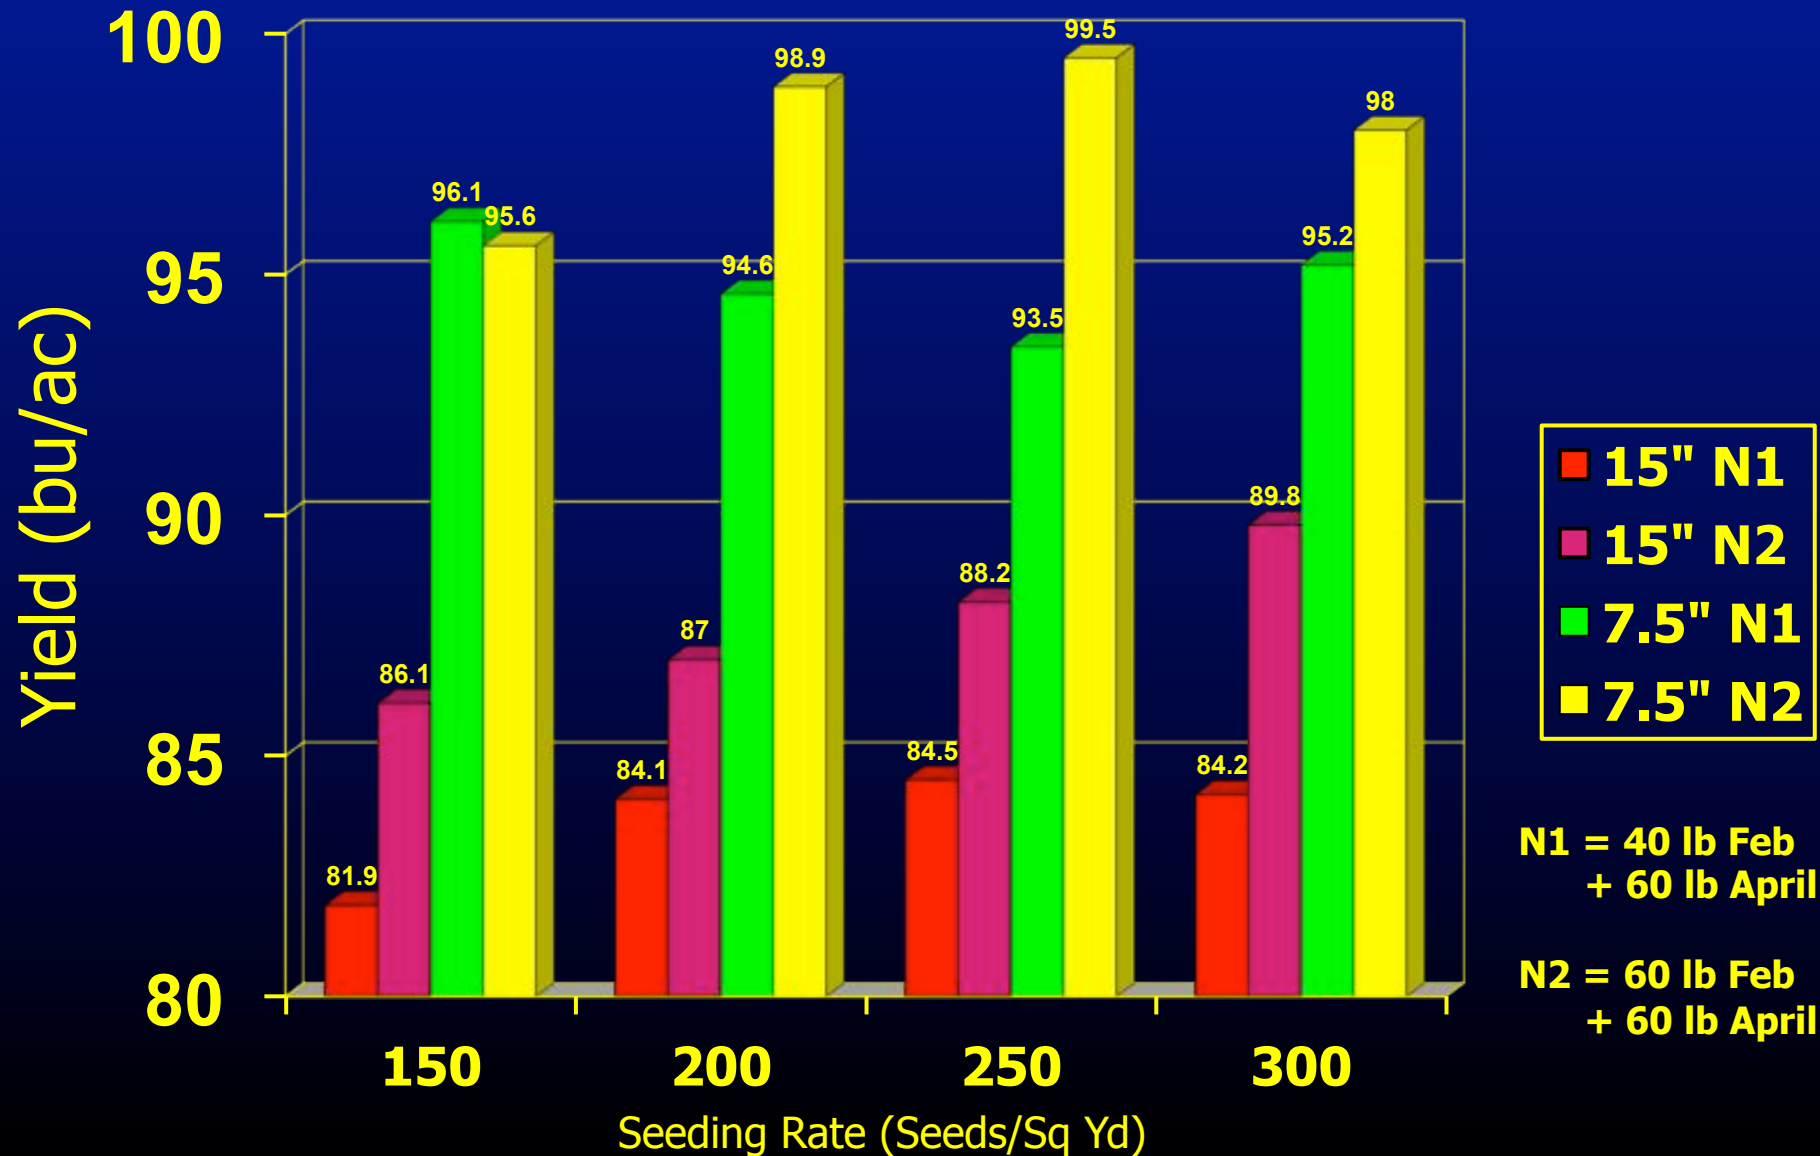

No-Till Drills And Air-Seeders.

Phil Needham

Needham Ag Technologies LLC.

January 15th 2012

Well Sown = Half Grown

Seeding System Goals

- Consistent Seeding Depth
- Consistent Emergence
- Seed Distribution Within The Row
- Row Spacing
- Draft Requirements
- Purchase Price
- The Impact Speed Has On Seeding Performance
- Reliability/Durability over time
- Ability To Place Nutrients
- Ability To Cut Through Heavy Residue (Not Hairpin)

OVERSIZE

Disc Characteristics

Disc Diameter ?

Row Spacing

The Influence of Seeding Rate On Wheat Yield, Across 2 Different Row Spacings, And 2 Different N Rates

Source: Miles Opti-Crop Research, Schochoh, KY, 2010

Needham Ag Technologies & Great Plains: Row Spacing Study. Jewell, KS

Yields From Harvest 2010 - Fungicide Treated Plots

Fertilizer Placement

Double Disc Drills

Side View

Rear View

Target Seeding Depth

Loss Of Seeding Depth