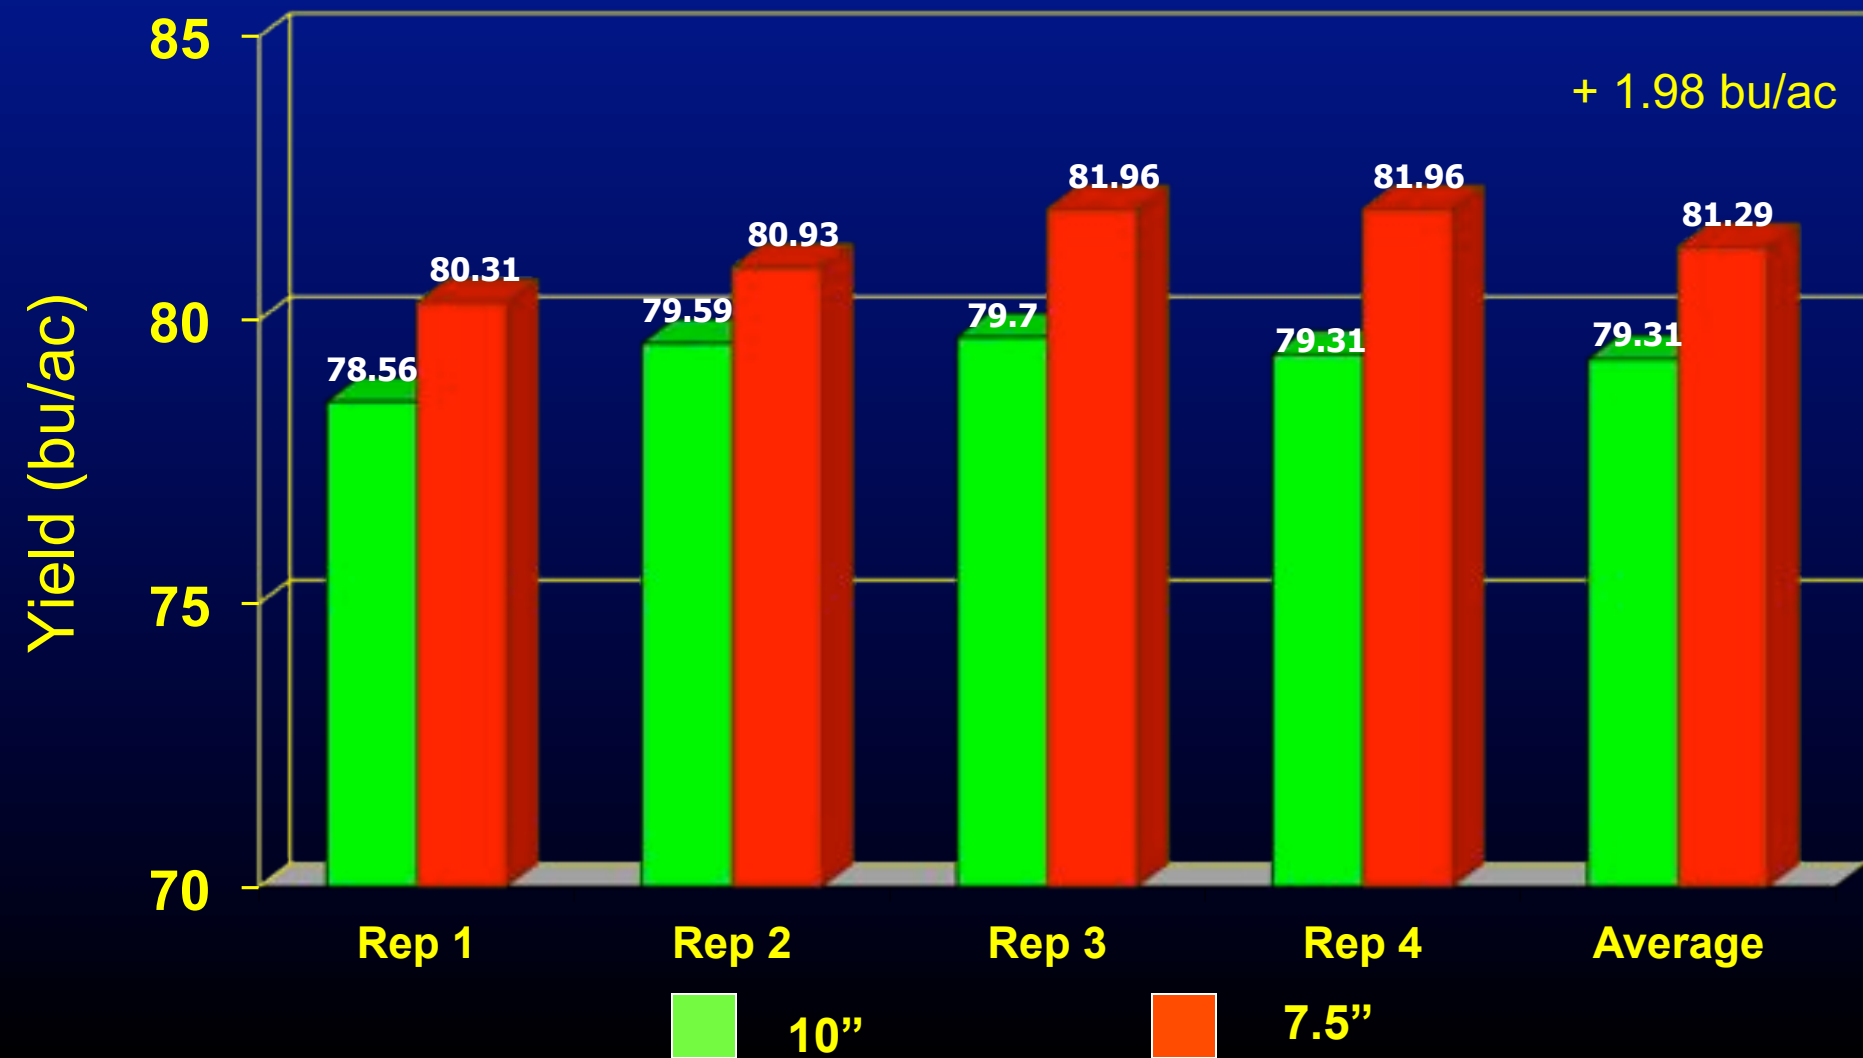

No-Till Drills And Air-Seeders.

Phil Needham

Needham Ag Technologies LLC.

January 15th 2012

Well Sown = Half Grown

Seeding System Goals

- Consistent Seeding Depth
- Consistent Emergence
- Seed Distribution Within The Row
- Row Spacing
- Draft Requirements
- Purchase Price
- The Impact Speed Has On Seeding Performance
- Reliability/Durability over time
- Ability To Place Nutrients
- Ability To Cut Through Heavy Residue (Not Hairpin)

OVERSIZE

Disc Characteristics

Disc Diameter ?

Row Spacing

The Influence of Seeding Rate On Wheat Yield, Across 2 Different Row Spacings, And 2 Different N Rates

Source: Miles Opti-Crop Research, Schochoh, KY, 2010

Needham Ag Technologies & Great Plains: Row Spacing Study. Jewell, KS

Yields From Harvest 2010 - Fungicide Treated Plots

Fertilizer Placement

Double Disc Drills

Side View

Rear View

Target Seeding Depth

Loss Of Seeding Depth