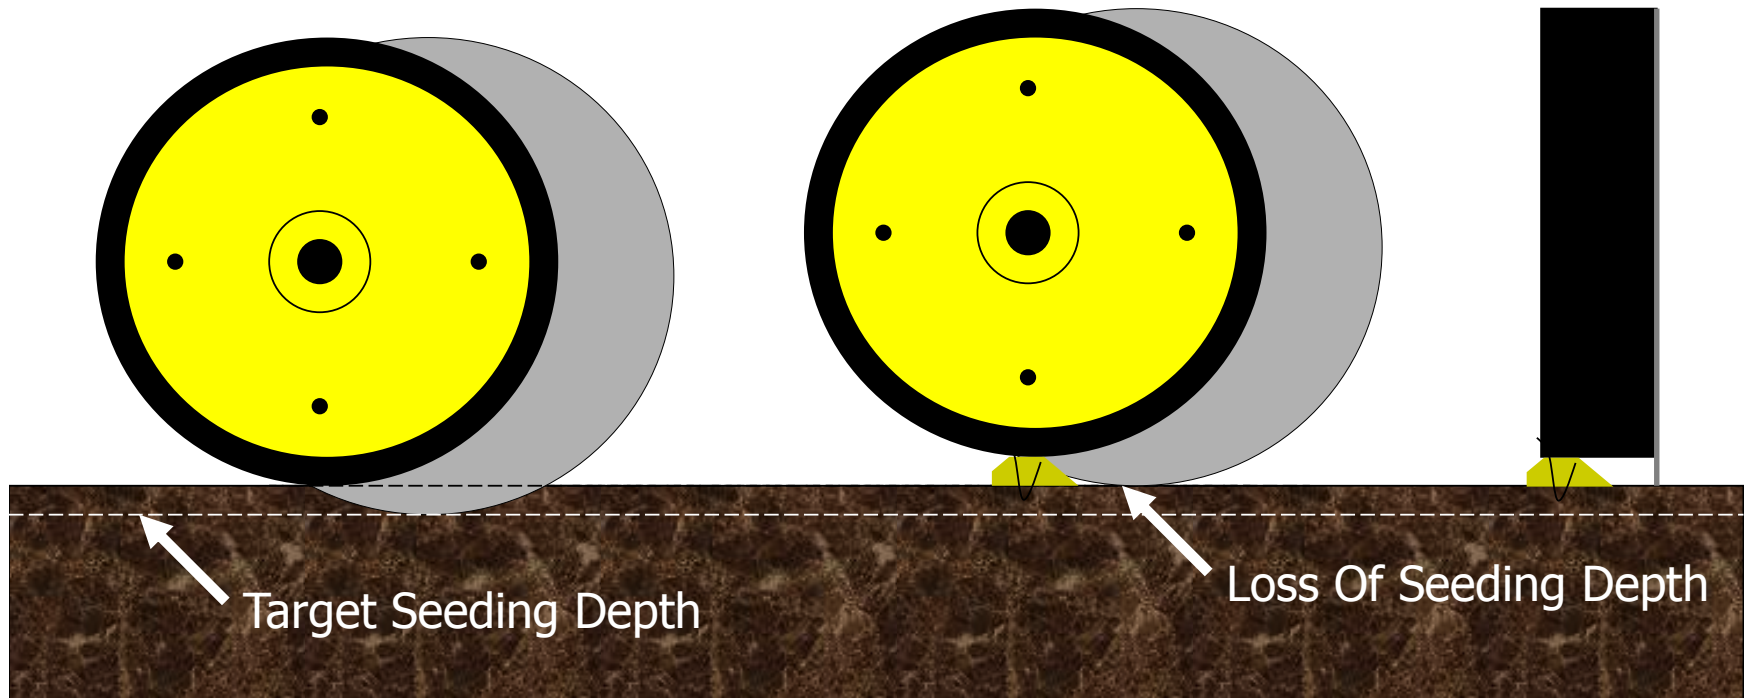

Side View

Rear View