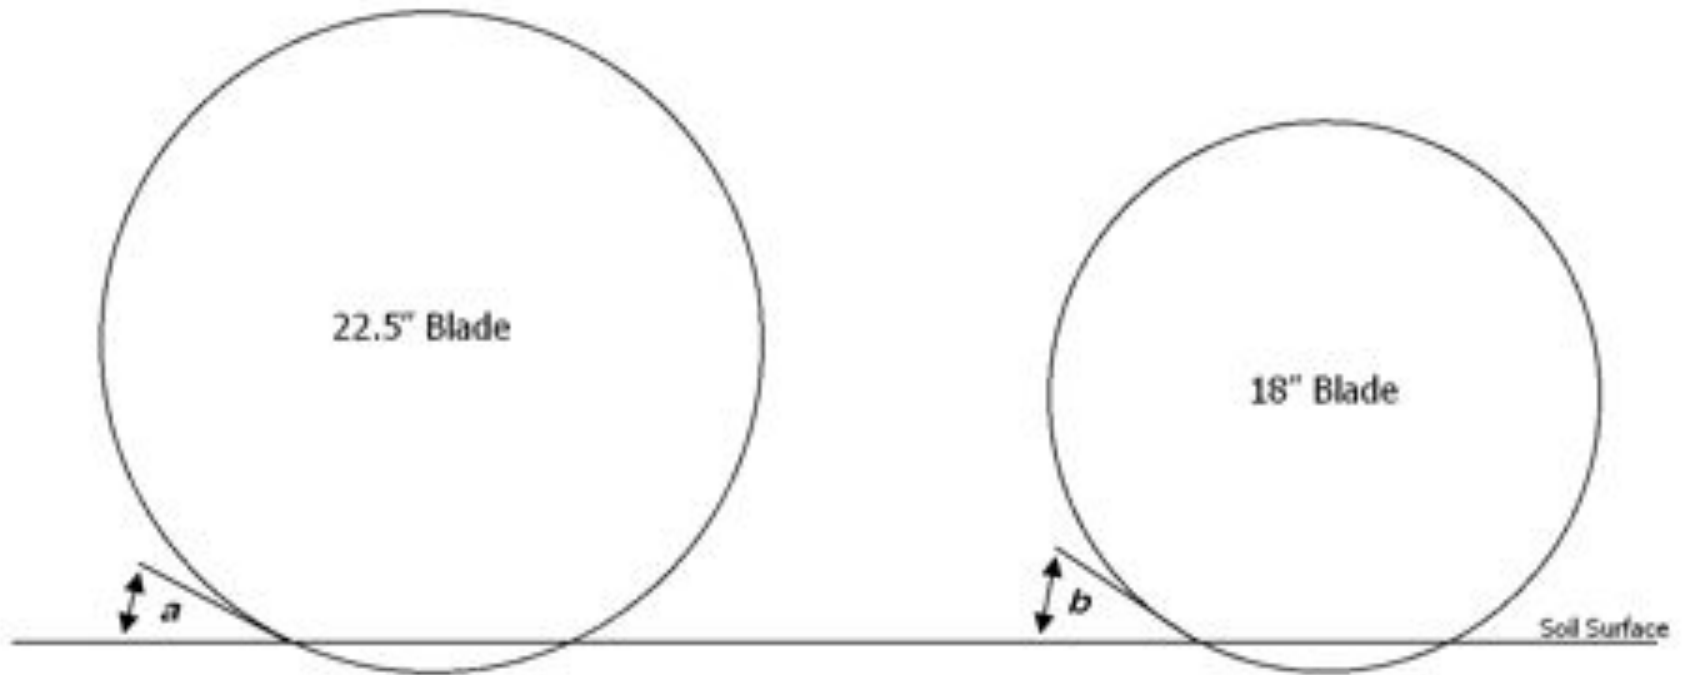

No-Till Drills And Air-Seeders.

Phil Needham

Needham Ag Technologies LLC.

January 15th 2012

Well Sown = Half Grown

Seeding System Goals

- Consistent Seeding Depth
- Consistent Emergence
- Seed Distribution Within The Row
- Row Spacing
- Draft Requirements
- Purchase Price
- The Impact Speed Has On Seeding Performance
- Reliability/Durability over time
- Ability To Place Nutrients
- Ability To Cut Through Heavy Residue (Not Hairpin)

OVERSIZE

Disc Characteristics

Disc Diameter ?

Row Spacing

The Influence of Seeding Rate On Wheat Yield, Across 2 Different Row Spacings, And 2 Different N Rates

Source: Miles Opti-Crop Research, Schochoh, KY, 2010

Needham Ag Technologies & Great Plains: Row Spacing Study. Jewell, KS

Yields From Harvest 2010 - Fungicide Treated Plots

Fertilizer Placement

Double Disc Drills

Side View

Rear View

Target Seeding Depth

Loss Of Seeding Depth